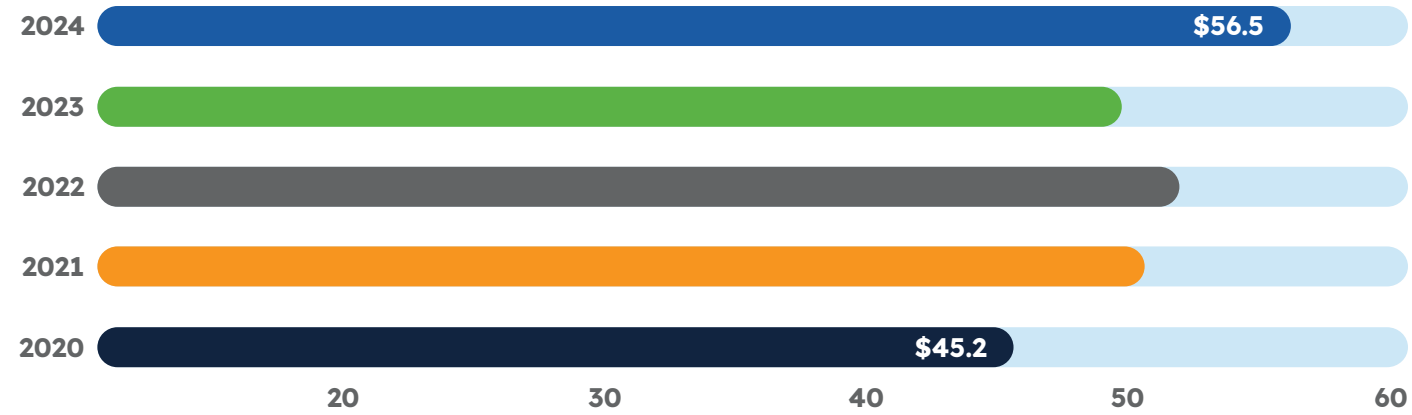

Assets remained strong at $56 billion, while operating costs were well-managed with just a 2.7% growth, reflective of SECU’s continued efforts to be good stewards of members’ money. As greater benefits were passed to members through higher deposit rates, especially in Share Term Certificates and the Money Market Share Account, SECU saw a positive shift in member deposits with a growth of over $1 billion from the previous year. Members also earned $502 million more this year in the form of dividends through the increased deposit rates.

5-YEAR ASSET GROWTH IN BILLIONS