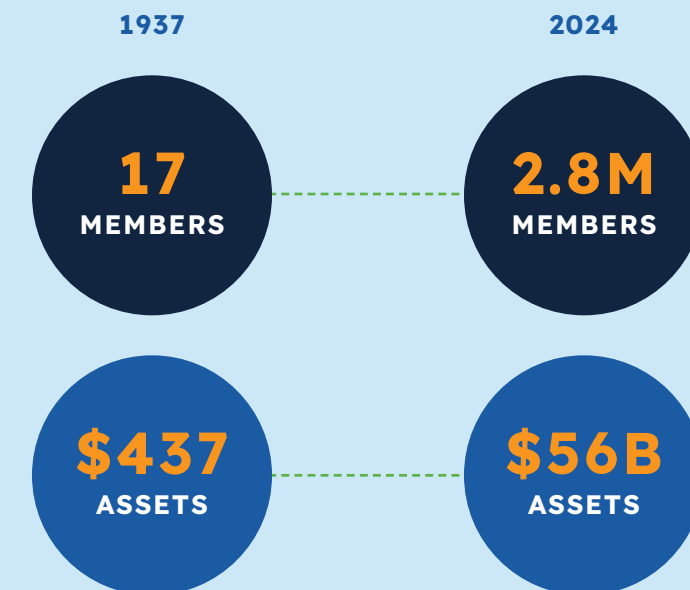

I have been a proud member of SECU since 1996 and on the Board of Directors since 2016. I am truly honored to serve our cooperative and provide representation for my fellow members. In closing, I want to give a heartfelt thank you to our dedicated staff of over 8,000 who serve in SECU’s 275 branches, the Member Services Support Center, and operations departments positioned all across North Carolina. I, along with my fellow Board members, also offer our sincere gratitude to the more than 3,000 SECU volunteers serving on committees and branch Advisory Boards. We appreciate all that you do to represent our members and SECU. And to our 2.8 million members, thank you for your membership and your support. You are at the heart of all that we do, and you are the difference for SECU!

Sincerely,

Mona Moon
Chair, SECU Board of Directors

The Cooperative Difference

Born out of compassion for others and the desire for positive change, State Employees’ Credit Union was formed by 17 individuals on June 4, 1937, in the basement of the Agriculture Building in Raleigh, North Carolina. After watching their co-workers, family, and friends being taken advantage of by dishonest lenders, our founders knew there was a better way – one that could make a real difference. In a bold move, they pooled their resources, a total of \$437, and created a trusted place where fellow state employees and their families could save and borrow money at fair and equitable rates for all.