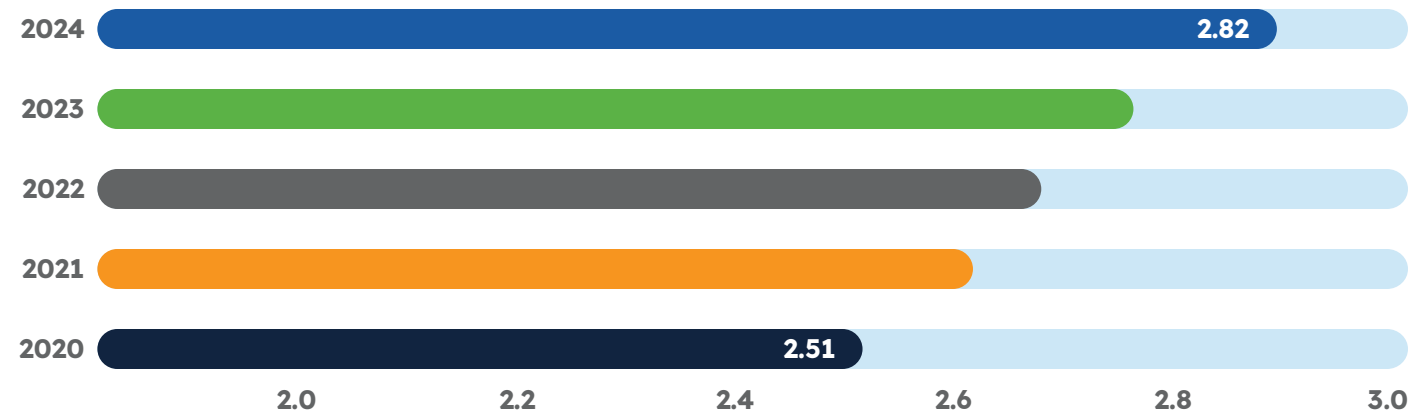

GROWTH IN MEMBERSHIP IN MILLIONS

CONSOLIDATED BALANCE SHEETS

June 30, 2024 and 2023

ASSETS	2024	2023
Cash, Investments	$ 20,413,502,762	$ 16,046,678,812
Loans to Members	33,990,465,453	31,596,182,957
Accrued Interest Receivable	203,382,905	100,460,391
Property & Equipment	1,219,458,161	1,247,406,590
Deposit for Insurance of Accounts	413,631,443	426,400,072
Other Assets	254,767,721	201,654,704
Total Assets	$ 56,495,208,445	$ 49,618,783,526

LIABILITIES & RESERVES	2024	2023
Checking Accounts	$ 7,069,874,898	$ 7,157,617,597
Share Accounts	39,368,747,319	38,149,818,968
Accrued Interest Payable	198,928,738	31,844,414
Short-Term Borrowing	5,000,000,000	-
Other Liabilities	212,217,608	205,211,702
Reserves/Undivided Earnings	4,645,439,882	4,074,290,845
Total Liabilities & Reserves	$ 56,495,208,445	$ 49,618,783,526

CONSOLIDATED STATEMENTS OF INCOME AND UNDIVIDED EARNINGS

Years Ended June 30, 2024 and 2023

	2024	2023
Interest Income	$ 2,303,629,049	$ 1,797,215,570
Interest Expense	(999,901,971)	(328,766,519)
Net Interest Income	1,303,727,078	1,468,449,051
Non - Interest Income	366,469,636	423,448,740
Operating Expense	(1,195,370,337)	(1,167,444,042)
Provision For Loan Losses	(265,202,651)	(137,500,000)
Net Income	209,623,726	586,953,749
Transfers to Reserves	(250,000,000)	(450,000,000)

UNDIVIDED EARNINGS	2024	2023
Beginning of Year	169,750,423	32,796,674
Cumulative Effect of Change in Accounting Principle - ASC 326	(54,418,021)	-
End of Year	$ 74,956,128	$ 169,750,423